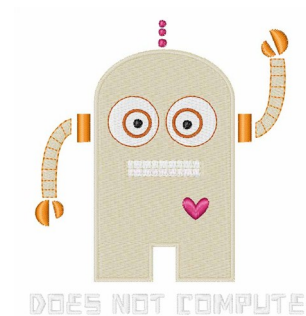

Name: Does Not Compute Machine Embroidery Design

SKU: WD02-JLA000891C

Brand: Windmill Designs

Unique Colors: 13 (8 color Stops)

Unique Colors

	Color Name (Color Code)	Manufacturer - Type
	Super White (1001) [No Color Selected]	madeira - rayon
	Dusty Lilac (1263) [No Color Selected]	madeira - rayon
	Crocus (286)	Exquisite - Polyester 1000m