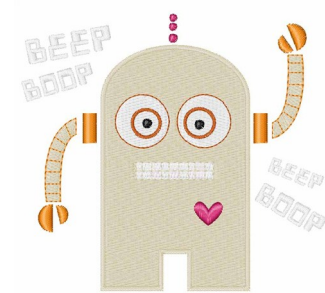

Name: Beep Boop Machine Embroidery Design

SKU: WD02-JLA000891B

Brand: Windmill Designs

Unique Colors: 13 (8 color Stops)

Unique Colors

	Color Name (Color Code)	Manufacturer - Type
	Super White (1001) [No Color Selected]	madeira - rayon
	Dusty Lilac (1263) [No Color Selected]	madeira - rayon
	Crocus (286)	Exquisite - Polyester 1000m