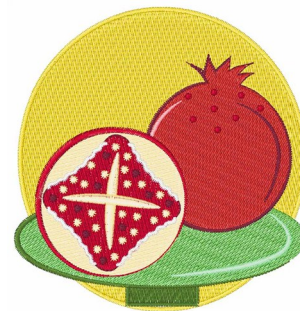

Name: Pomegranate Machine Embroidery Design

SKU: WD02-JLA000885A

Brand: Windmill Designs

Unique Colors: 13 (13 color Stops)

Unique Colors

	Color Name (Color Code)	Manufacturer - Type
	Super White (1001) [No Color Selected]	madeira - rayon
	Dusty Lilac (1263) [No Color Selected]	madeira - rayon
	Crocus (286)	Exquisite - Polyester 1000m

Complete Color Sequence

#		Color Name (Color Code)	Manufacturer - Type
1		Super White (1001) [No Color Selected]	madeira - rayon
2		Super White (1001) [No Color Selected]	madeira - rayon
3		Crocus (286)	Exquisite - Polyester 1000m