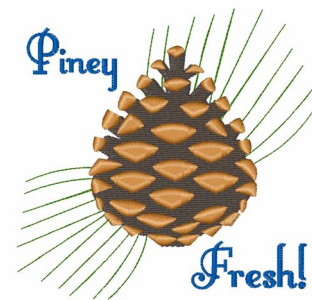

**Name:** Piney Fresh Machine Embroidery Design

**SKU:** WD02-JLA000882C

**Brand:** Windmill Designs

**Unique Colors:** 13 (4 color Stops)