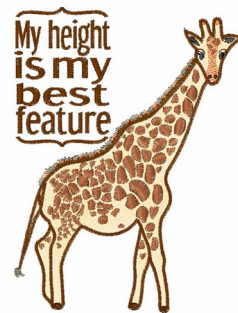

Name: My Best Feature Machine Embroidery Design

SKU: WD02-JLA00087C

Brand: Windmill Designs

Unique Colors: 13 (12 color Stops)

Unique Colors

	Color Name (Color Code)	Manufacturer - Type
	Super White (1001) [No Color Selected]	madeira - rayon
	Dusty Lilac (1263) [No Color Selected]	madeira - rayon
	Crocus (286)	Exquisite - Polyester 1000m