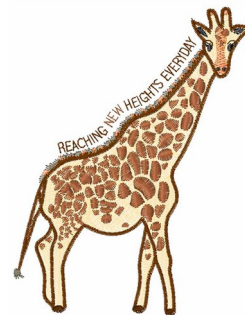

Name: Reaching New Heights Machine
Embroidery Design

SKU: WD02-JLA00087B

Brand: Windmill Designs

Unique Colors: 13 (13 color Stops)

Unique Colors

	Color Name (Color Code)	Manufacturer - Type
	Super White (1001) [No Color Selected]	madeira - rayon
	Dusty Lilac (1263) [No Color Selected]	madeira - rayon
	Crocus (286)	Exquisite - Polyester 1000m