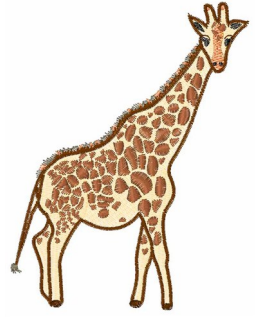

Name: Giraffe

SKU: WD02-JLA00087A

Brand: Windmill Designs

Unique Colors: 13 (11 color Stops)

Unique Colors

	Color Name (Color Code)	Manufacturer - Type
	Super White (1001) [No Color Selected]	madeira - rayon
	Dusty Lilac (1263) [No Color Selected]	madeira - rayon
	Crocus (286)	Exquisite - Polyester 1000m

Complete Color Sequence

#		Color Name (Color Code)	Manufacturer - Type
1		Super White (1001) [No Color Selected]	madeira - rayon
2		Super White (1001) [No Color Selected]	madeira - rayon
3		Crocus (286)	Exquisite - Polyester 1000m