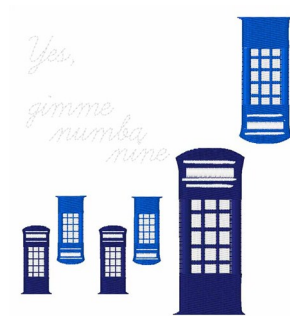

Name: Gimme Number Nine Machine
Embroidery Design

SKU: WD02-JLA000879D

Brand: Windmill Designs

Unique Colors: 13 (5 color Stops)

Unique Colors

	Color Name (Color Code)	Manufacturer - Type
	Super White (1001) [No Color Selected]	madeira - rayon
	Dusty Lilac (1263) [No Color Selected]	madeira - rayon
	Crocus (286)	Exquisite - Polyester 1000m

Complete Color Sequence

#		Color Name (Color Code)	Manufacturer - Type
1		Super White (1001) [No Color Selected]	madeira - rayon
2		Super White (1001) [No Color Selected]	madeira - rayon
3		Crocus (286)	Exquisite - Polyester 1000m