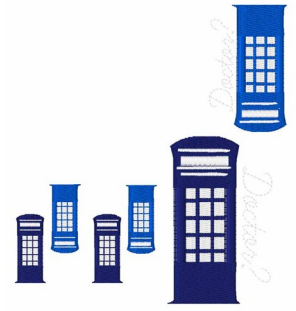

Name: Doctor Doctor?

SKU: WD02-JLA000879B

Brand: Windmill Designs

Unique Colors: 13 (5 color Stops)

Unique Colors

	Color Name (Color Code)	Manufacturer - Type
	Super White (1001) [No Color Selected]	madeira - rayon
	Dusty Lilac (1263) [No Color Selected]	madeira - rayon
	Crocus (286)	Exquisite - Polyester 1000m

Complete Color Sequence

#		Color Name (Color Code)	Manufacturer - Type
1		Super White (1001) [No Color Selected]	madeira - rayon
2		Super White (1001) [No Color Selected]	madeira - rayon
3		Crocus (286)	Exquisite - Polyester 1000m