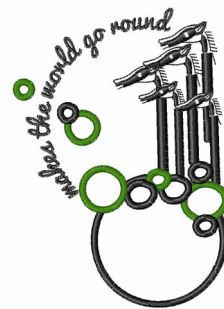

Name: World Go Round Machine Embroidery Design

SKU: WD02-JLA000877D

Brand: Windmill Designs

Unique Colors: 13 (10 color Stops)

Unique Colors

	Color Name (Color Code)	Manufacturer - Type
	Super White (1001) [No Color Selected]	madeira - rayon
	Dusty Lilac (1263) [No Color Selected]	madeira - rayon
	Crocus (286)	Exquisite - Polyester 1000m