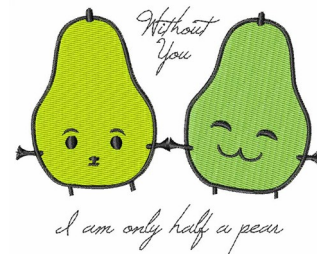

Name: Half A Pear Machine Embroidery Design

SKU: WD02-JLA000874D

Brand: Windmill Designs

Unique Colors: 13 (3 color Stops)

Unique Colors

	Color Name (Color Code)	Manufacturer - Type
	Super White (1001) [No Color Selected]	madeira - rayon
	Dusty Lilac (1263) [No Color Selected]	madeira - rayon
	Crocus (286)	Exquisite - Polyester 1000m