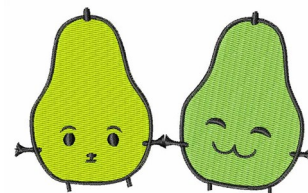

Name: Silly Pears Machine Embroidery Design

SKU: WD02-JLA000874A

Brand: Windmill Designs

Unique Colors: 13 (3 color Stops)

Unique Colors

	Color Name (Color Code)	Manufacturer - Type
	Super White (1001) [No Color Selected]	madeira - rayon
	Dusty Lilac (1263) [No Color Selected]	madeira - rayon
	Crocus (286)	Exquisite - Polyester 1000m

Complete Color Sequence

#		Color Name (Color Code)	Manufacturer - Type
1		Super White (1001) [No Color Selected]	madeira - rayon
2		Super White (1001) [No Color Selected]	madeira - rayon
3		Crocus (286)	Exquisite - Polyester 1000m