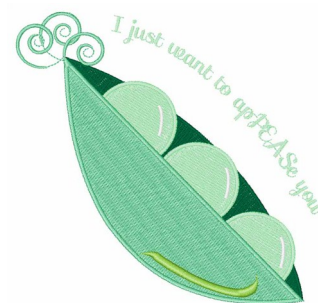

**Name:** Want To Appease You Machine  
Embroidery Design

**SKU:** WD02-JLA000873B

**Brand:** Windmill Designs

**Unique Colors:** 13 (6 color Stops)