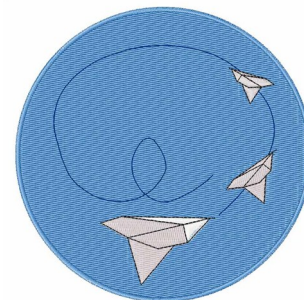

Name: Paper Airplane

SKU: WD02-JLA000871A

Brand: Windmill Designs

Unique Colors: 13 (9 color Stops)

Unique Colors

	Color Name (Color Code)	Manufacturer - Type
	Super White (1001) [No Color Selected]	madeira - rayon
	Dusty Lilac (1263) [No Color Selected]	madeira - rayon
	Crocus (286)	Exquisite - Polyester 1000m

Complete Color Sequence

#		Color Name (Color Code)	Manufacturer - Type
1		Super White (1001) [No Color Selected]	madeira - rayon
2		Super White (1001) [No Color Selected]	madeira - rayon
3		Crocus (286)	Exquisite - Polyester 1000m