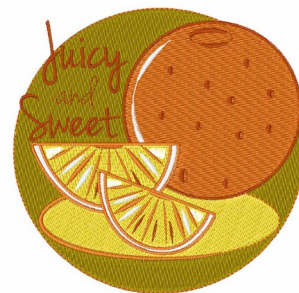

Name: Juicy And Sweet Machine Embroidery Design

SKU: WD02-JLA000869B

Brand: Windmill Designs

Unique Colors: 13 (8 color Stops)

Unique Colors

	Color Name (Color Code)	Manufacturer - Type
	Super White (1001) [No Color Selected]	madeira - rayon
	Dusty Lilac (1263) [No Color Selected]	madeira - rayon
	Crocus (286)	Exquisite - Polyester 1000m