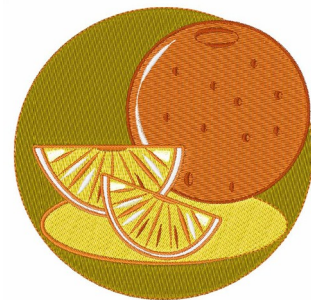

**Name:** Orange Machine Embroidery Design

**SKU:** WD02-JLA000869A

**Brand:** Windmill Designs

**Unique Colors:** 13 (7 color Stops)

## Unique Colors

	<b>Color Name (Color Code)</b>	<b>Manufacturer - Type</b>
	Super White (1001) [No Color Selected]	madeira - rayon
	Dusty Lilac (1263) [No Color Selected]	madeira - rayon
	Crocus (286)	Exquisite - Polyester 1000m