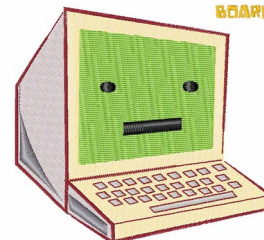

Name: My Motherboard? Machine Embroidery Design

SKU: WD02-JLA000866D

Brand: Windmill Designs

Unique Colors: 13 (8 color Stops)

HAVE YOU SEEN MY MOTHER...
BOARD?

Unique Colors

	Color Name (Color Code)	Manufacturer - Type
	Super White (1001) [No Color Selected]	madeira - rayon
	Dusty Lilac (1263) [No Color Selected]	madeira - rayon
	Crocus (286)	Exquisite - Polyester 1000m

Complete Color Sequence

#		Color Name (Color Code)	Manufacturer - Type
1		Super White (1001) [No Color Selected]	madeira - rayon
2		Super White (1001) [No Color Selected]	madeira - rayon
3		Crocus (286)	Exquisite - Polyester 1000m