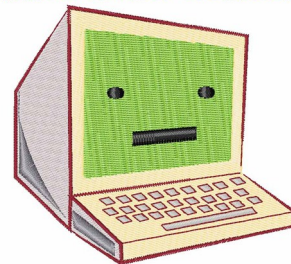

Name: Computer Wizard Machine Embroidery Design

SKU: WD02-JLA000866B

Brand: Windmill Designs

Unique Colors: 13 (8 color Stops)

COMPUTER WIZARD

Unique Colors

	Color Name (Color Code)	Manufacturer - Type
	Super White (1001) [No Color Selected]	madeira - rayon
	Dusty Lilac (1263) [No Color Selected]	madeira - rayon
	Crocus (286)	Exquisite - Polyester 1000m

Complete Color Sequence

#		Color Name (Color Code)	Manufacturer - Type
1		Super White (1001) [No Color Selected]	madeira - rayon
2		Super White (1001) [No Color Selected]	madeira - rayon
3		Crocus (286)	Exquisite - Polyester 1000m