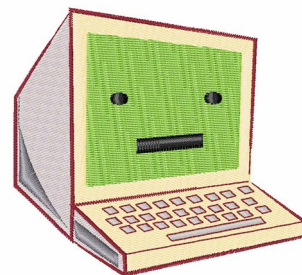

Name: Computer

SKU: WD02-JLA000866A

Brand: Windmill Designs

Unique Colors: 13 (7 color Stops)

Unique Colors

	Color Name (Color Code)	Manufacturer - Type
	Super White (1001) [No Color Selected]	madeira - rayon
	Dusty Lilac (1263) [No Color Selected]	madeira - rayon
	Crocus (286)	Exquisite - Polyester 1000m

Complete Color Sequence

#		Color Name (Color Code)	Manufacturer - Type
1		Super White (1001) [No Color Selected]	madeira - rayon
2		Super White (1001) [No Color Selected]	madeira - rayon
3		Crocus (286)	Exquisite - Polyester 1000m