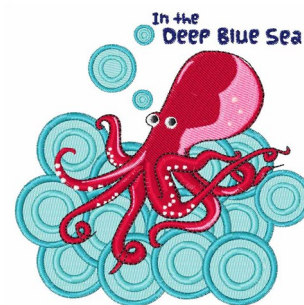

Name: Deep Blue Sea Machine Embroidery Design

SKU: WD02-JLA000864B

Brand: Windmill Designs

Unique Colors: 13 (10 color Stops)

Unique Colors

	Color Name (Color Code)	Manufacturer - Type
	Super White (1001) [No Color Selected]	madeira - rayon
	Dusty Lilac (1263) [No Color Selected]	madeira - rayon
	Crocus (286)	Exquisite - Polyester 1000m