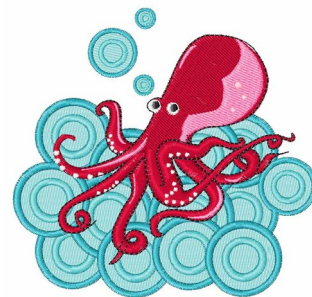

Name: Octopus Machine Embroidery Design

SKU: WD02-JLA000864A

Brand: Windmill Designs

Unique Colors: 13 (9 color Stops)

Unique Colors

	Color Name (Color Code)	Manufacturer - Type
	Super White (1001) [No Color Selected]	madeira - rayon
	Dusty Lilac (1263) [No Color Selected]	madeira - rayon
	Crocus (286)	Exquisite - Polyester 1000m

Complete Color Sequence

#		Color Name (Color Code)	Manufacturer - Type
1		Super White (1001) [No Color Selected]	madeira - rayon
2		Super White (1001) [No Color Selected]	madeira - rayon
3		Crocus (286)	Exquisite - Polyester 1000m