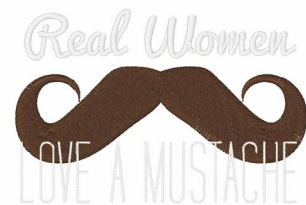

**Name:** Women Love Mustache Machine  
Embroidery Design

**SKU:** WD02-JLA000859C

**Brand:** Windmill Designs

**Unique Colors:** 13 (2 color Stops)