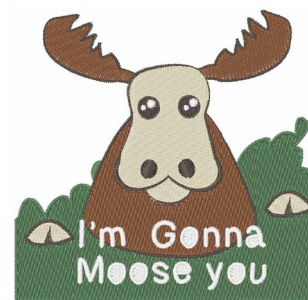

Name: Im Gonna Moose You Machine
Embroidery Design

SKU: WD02-JLA000855C

Brand: Windmill Designs

Unique Colors: 13 (5 color Stops)

Unique Colors

	Color Name (Color Code)	Manufacturer - Type
	Super White (1001) [No Color Selected]	madeira - rayon
	Dusty Lilac (1263) [No Color Selected]	madeira - rayon
	Crocus (286)	Exquisite - Polyester 1000m