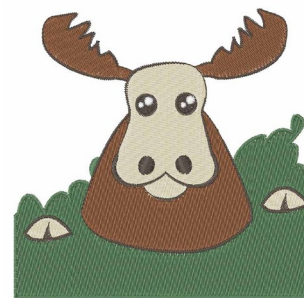

Name: Moose Head

SKU: WD02-JLA000855B

Brand: Windmill Designs

Unique Colors: 13 (5 color Stops)

Unique Colors

	Color Name (Color Code)	Manufacturer - Type
	Super White (1001) [No Color Selected]	madeira - rayon
	Dusty Lilac (1263) [No Color Selected]	madeira - rayon
	Crocus (286)	Exquisite - Polyester 1000m