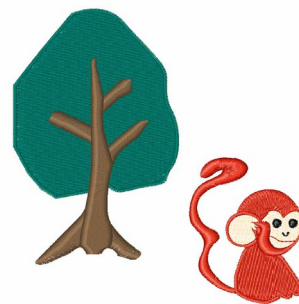

Name: Monkey And Tree Machine Embroidery Design

SKU: WD02-JLA000853A

Brand: Windmill Designs

Unique Colors: 13 (5 color Stops)

Unique Colors

	Color Name (Color Code)	Manufacturer - Type
	Super White (1001) [No Color Selected]	madeira - rayon
	Dusty Lilac (1263) [No Color Selected]	madeira - rayon
	Crocus (286)	Exquisite - Polyester 1000m

Complete Color Sequence

#		Color Name (Color Code)	Manufacturer - Type
1		Super White (1001) [No Color Selected]	madeira - rayon
2		Super White (1001) [No Color Selected]	madeira - rayon
3		Crocus (286)	Exquisite - Polyester 1000m