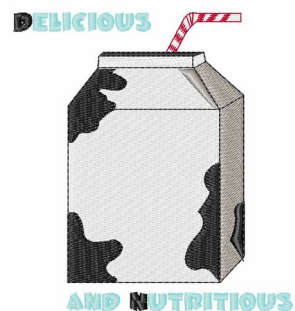

Name: Delicious And Nutritious Machine
Embroidery Design

SKU: WD02-JLA000851B

Brand: Windmill Designs

Unique Colors: 13 (6 color Stops)

Unique Colors

	Color Name (Color Code)	Manufacturer - Type
	Super White (1001) [No Color Selected]	madeira - rayon
	Dusty Lilac (1263) [No Color Selected]	madeira - rayon
	Crocus (286)	Exquisite - Polyester 1000m