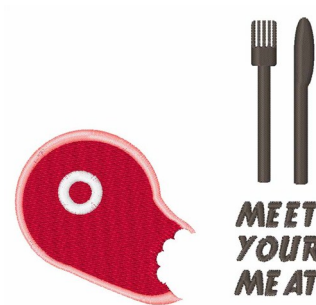

Name: Meet Your Meat Machine Embroidery Design

SKU: WD02-JLA000849B

Brand: Windmill Designs

Unique Colors: 13 (4 color Stops)

Unique Colors

	Color Name (Color Code)	Manufacturer - Type
	Super White (1001) [No Color Selected]	madeira - rayon
	Dusty Lilac (1263) [No Color Selected]	madeira - rayon
	Crocus (286)	Exquisite - Polyester 1000m