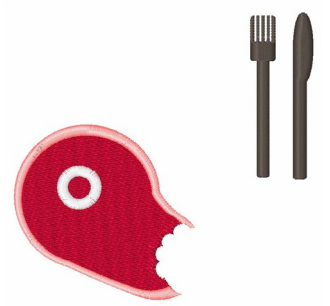

**Name:** Steak

**SKU:** WD02-JLA000849A

**Brand:** Windmill Designs

**Unique Colors:** 13 (4 color Stops)

## Unique Colors

	<b>Color Name (Color Code)</b>	<b>Manufacturer - Type</b>
	Super White (1001) [No Color Selected]	madeira - rayon
	Dusty Lilac (1263) [No Color Selected]	madeira - rayon
	Crocus (286)	Exquisite - Polyester 1000m