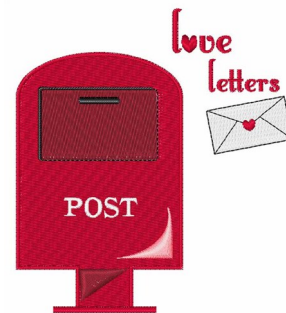

Name: Love Letters Machine Embroidery Design

SKU: WD02-JLA000846B

Brand: Windmill Designs

Unique Colors: 13 (7 color Stops)

Unique Colors

	Color Name (Color Code)	Manufacturer - Type
	Super White (1001) [No Color Selected]	madeira - rayon
	Dusty Lilac (1263) [No Color Selected]	madeira - rayon
	Crocus (286)	Exquisite - Polyester 1000m