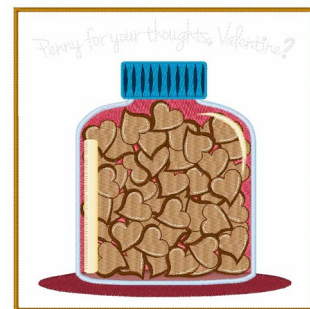

Name: Penny For Your Thoughts Machine
Embroidery Design

SKU: WD02-JLA000843B

Brand: Windmill Designs

Unique Colors: 13 (13 color Stops)

Unique Colors

	Color Name (Color Code)	Manufacturer - Type
	Super White (1001) [No Color Selected]	madeira - rayon
	Dusty Lilac (1263) [No Color Selected]	madeira - rayon
	Crocus (286)	Exquisite - Polyester 1000m