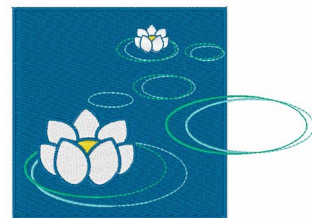

Name: Water Lily Machine Embroidery Design

SKU: WD02-JLA000841A

Brand: Windmill Designs

Unique Colors: 13 (6 color Stops)

Unique Colors

	Color Name (Color Code)	Manufacturer - Type
	Super White (1001) [No Color Selected]	madeira - rayon
	Dusty Lilac (1263) [No Color Selected]	madeira - rayon
	Crocus (286)	Exquisite - Polyester 1000m

Complete Color Sequence

#		Color Name (Color Code)	Manufacturer - Type
1		Super White (1001) [No Color Selected]	madeira - rayon
2		Super White (1001) [No Color Selected]	madeira - rayon
3		Crocus (286)	Exquisite - Polyester 1000m