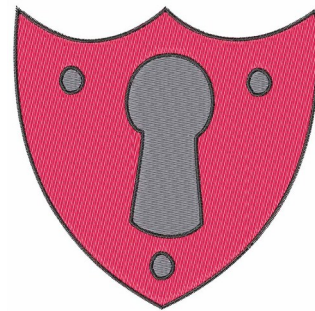

Name: Lock

SKU: WD02-JLA000840A

Brand: Windmill Designs

Unique Colors: 13 (3 color Stops)

Unique Colors

	Color Name (Color Code)	Manufacturer - Type
	Super White (1001) [No Color Selected]	madeira - rayon
	Dusty Lilac (1263) [No Color Selected]	madeira - rayon
	Crocus (286)	Exquisite - Polyester 1000m

Complete Color Sequence

#		Color Name (Color Code)	Manufacturer - Type
1		Super White (1001) [No Color Selected]	madeira - rayon
2		Super White (1001) [No Color Selected]	madeira - rayon
3		Crocus (286)	Exquisite - Polyester 1000m