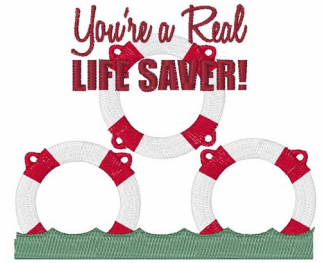

Name: Real Life Saver

SKU: WD02-JLA000835D

Brand: Windmill Designs

Unique Colors: 13 (4 color Stops)

Unique Colors

	Color Name (Color Code)	Manufacturer - Type
	Super White (1001) [No Color Selected]	madeira - rayon
	Dusty Lilac (1263) [No Color Selected]	madeira - rayon
	Crocus (286)	Exquisite - Polyester 1000m