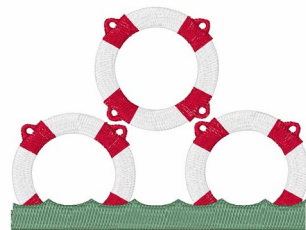

Name: Life Preservers

SKU: WD02-JLA000835B

Brand: Windmill Designs

Unique Colors: 13 (3 color Stops)

Unique Colors

	Color Name (Color Code)	Manufacturer - Type
	Super White (1001) [No Color Selected]	madeira - rayon
	Dusty Lilac (1263) [No Color Selected]	madeira - rayon
	Crocus (286)	Exquisite - Polyester 1000m

Complete Color Sequence

#		Color Name (Color Code)	Manufacturer - Type
1		Super White (1001) [No Color Selected]	madeira - rayon
2		Super White (1001) [No Color Selected]	madeira - rayon
3		Crocus (286)	Exquisite - Polyester 1000m