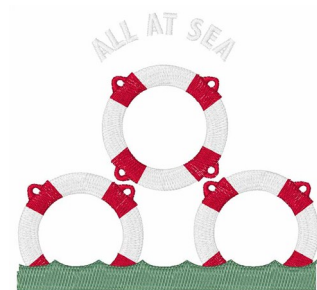

Name: All At Sea

SKU: WD02-JLA000835A

Brand: Windmill Designs

Unique Colors: 13 (4 color Stops)

Unique Colors

	Color Name (Color Code)	Manufacturer - Type
	Super White (1001) [No Color Selected]	madeira - rayon
	Dusty Lilac (1263) [No Color Selected]	madeira - rayon
	Crocus (286)	Exquisite - Polyester 1000m