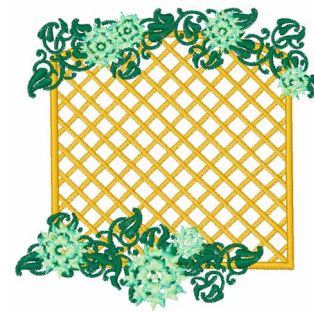

Name: Floral Trellis Machine Embroidery Design

SKU: WD02-JLA000834A

Brand: Windmill Designs

Unique Colors: 13 (4 color Stops)

Unique Colors

	Color Name (Color Code)	Manufacturer - Type
	Super White (1001) [No Color Selected]	madeira - rayon
	Dusty Lilac (1263) [No Color Selected]	madeira - rayon
	Crocus (286)	Exquisite - Polyester 1000m

Complete Color Sequence

#		Color Name (Color Code)	Manufacturer - Type
1		Super White (1001) [No Color Selected]	madeira - rayon
2		Super White (1001) [No Color Selected]	madeira - rayon
3		Crocus (286)	Exquisite - Polyester 1000m