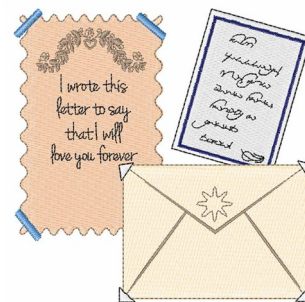

Name: Love Letter Machine Embroidery Design

SKU: WD02-JLA000833D

Brand: Windmill Designs

Unique Colors: 13 (10 color Stops)

Unique Colors

	Color Name (Color Code)	Manufacturer - Type
	Super White (1001) [No Color Selected]	madeira - rayon
	Dusty Lilac (1263) [No Color Selected]	madeira - rayon
	Crocus (286)	Exquisite - Polyester 1000m