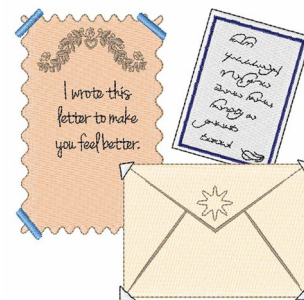

**Name:** Feel Better Letter Machine Embroidery Design

**SKU:** WD02-JLA000833B

**Brand:** Windmill Designs

**Unique Colors:** 13 (10 color Stops)