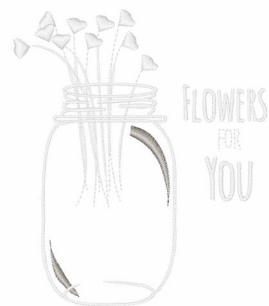

Name: Flowers For You Machine Embroidery Design

SKU: WD02-JLA000826C

Brand: Windmill Designs

Unique Colors: 13 (2 color Stops)

Unique Colors

	Color Name (Color Code)	Manufacturer - Type
	Super White (1001) [No Color Selected]	madeira - rayon
	Dusty Lilac (1263) [No Color Selected]	madeira - rayon
	Crocus (286)	Exquisite - Polyester 1000m

Complete Color Sequence

#		Color Name (Color Code)	Manufacturer - Type
1		Super White (1001) [No Color Selected]	madeira - rayon
2		Super White (1001) [No Color Selected]	madeira - rayon
3		Crocus (286)	Exquisite - Polyester 1000m