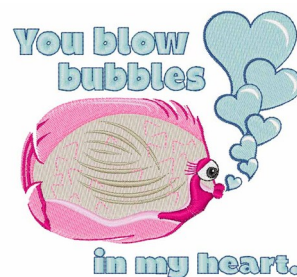

**Name:** Bubbles In My Heart Machine Embroidery Design

**SKU:** WD02-JLA000823D

**Brand:** Windmill Designs

**Unique Colors:** 13 (15 color Stops)