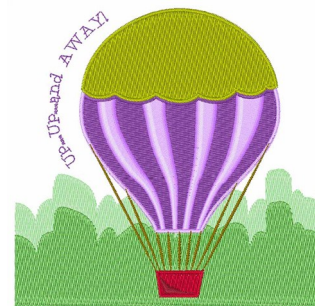

Name: Up Up And Away Machine Embroidery Design

SKU: WD02-JLA000819D

Brand: Windmill Designs

Unique Colors: 13 (11 color Stops)

Unique Colors

	Color Name (Color Code)	Manufacturer - Type
	Super White (1001) [No Color Selected]	madeira - rayon
	Dusty Lilac (1263) [No Color Selected]	madeira - rayon
	Crocus (286)	Exquisite - Polyester 1000m

Complete Color Sequence

#		Color Name (Color Code)	Manufacturer - Type
1		Super White (1001) [No Color Selected]	madeira - rayon
2		Super White (1001) [No Color Selected]	madeira - rayon
3		Crocus (286)	Exquisite - Polyester 1000m