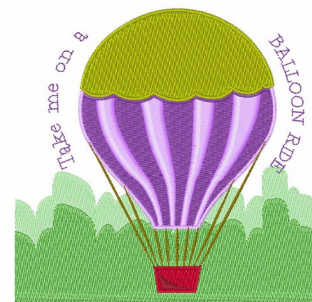

Name: Balloon Ride Machine Embroidery Design

SKU: WD02-JLA000819C

Brand: Windmill Designs

Unique Colors: 13 (11 color Stops)

Unique Colors

	Color Name (Color Code)	Manufacturer - Type
	Super White (1001) [No Color Selected]	madeira - rayon
	Dusty Lilac (1263) [No Color Selected]	madeira - rayon
	Crocus (286)	Exquisite - Polyester 1000m