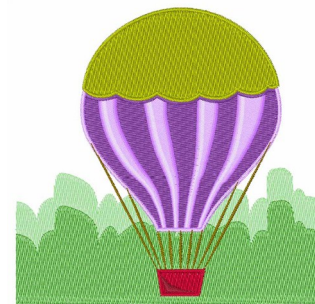

**Name:** Hot Air Balloon Machine Embroidery Design

**SKU:** WD02-JLA000819B

**Brand:** Windmill Designs

**Unique Colors:** 13 (10 color Stops)