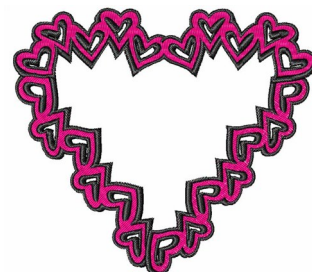

Name: Heart Shape Machine Embroidery Design

SKU: WD02-JLA000816A

Brand: Windmill Designs

Unique Colors: 13 (6 color Stops)

Unique Colors

	Color Name (Color Code)	Manufacturer - Type
	Super White (1001) [No Color Selected]	madeira - rayon
	Dusty Lilac (1263) [No Color Selected]	madeira - rayon
	Crocus (286)	Exquisite - Polyester 1000m

Complete Color Sequence

#		Color Name (Color Code)	Manufacturer - Type
1		Super White (1001) [No Color Selected]	madeira - rayon
2		Super White (1001) [No Color Selected]	madeira - rayon
3		Crocus (286)	Exquisite - Polyester 1000m