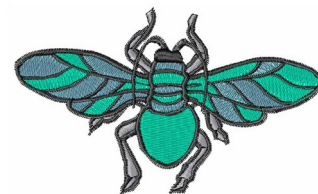

**Name:** Green Fly Machine Embroidery Design

**SKU:** WD02-JLA000801A

**Brand:** Windmill Designs

**Unique Colors:** 13 (4 color Stops)

## Unique Colors

	<b>Color Name (Color Code)</b>	<b>Manufacturer - Type</b>
	Super White (1001) [No Color Selected]	madeira - rayon
	Dusty Lilac (1263) [No Color Selected]	madeira - rayon
	Crocus (286)	Exquisite - Polyester 1000m