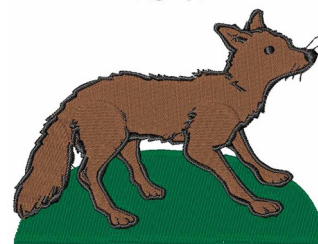

Name: Sly As A Fox Machine Embroidery Design

SKU: WD02-JLA000800C

Brand: Windmill Designs

Unique Colors: 13 (3 color Stops)

SLY as a FOX

Unique Colors

	Color Name (Color Code)	Manufacturer - Type
	Super White (1001) [No Color Selected]	madeira - rayon
	Dusty Lilac (1263) [No Color Selected]	madeira - rayon
	Crocus (286)	Exquisite - Polyester 1000m

Complete Color Sequence

#		Color Name (Color Code)	Manufacturer - Type
1		Super White (1001) [No Color Selected]	madeira - rayon
2		Super White (1001) [No Color Selected]	madeira - rayon
3		Crocus (286)	Exquisite - Polyester 1000m