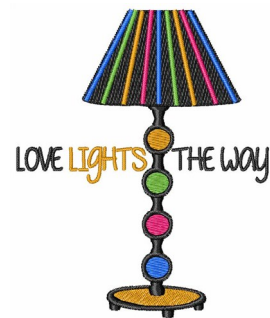

Name: Love Lights The Way Machine
Embroidery Design

SKU: WD02-JLA000797B

Brand: Windmill Designs

Unique Colors: 13 (11 color Stops)

Unique Colors

	Color Name (Color Code)	Manufacturer - Type
	Super White (1001) [No Color Selected]	madeira - rayon
	Dusty Lilac (1263) [No Color Selected]	madeira - rayon
	Crocus (286)	Exquisite - Polyester 1000m