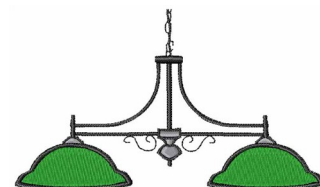

Name: Billiard Lamps

SKU: WD02-JLA000793A

Brand: Windmill Designs

Unique Colors: 13 (3 color Stops)

Unique Colors

	Color Name (Color Code)	Manufacturer - Type
	Super White (1001) [No Color Selected]	madeira - rayon
	Dusty Lilac (1263) [No Color Selected]	madeira - rayon
	Crocus (286)	Exquisite - Polyester 1000m

Complete Color Sequence

#		Color Name (Color Code)	Manufacturer - Type
1		Super White (1001) [No Color Selected]	madeira - rayon
2		Super White (1001) [No Color Selected]	madeira - rayon
3		Crocus (286)	Exquisite - Polyester 1000m