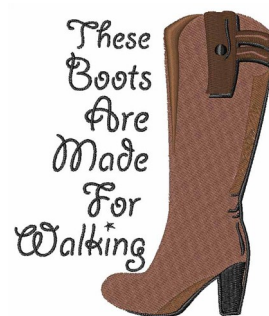

Name: Made For Walking Machine Embroidery Design

SKU: WD02-JLA000791D

Brand: Windmill Designs

Unique Colors: 13 (6 color Stops)

Unique Colors

	Color Name (Color Code)	Manufacturer - Type
	Super White (1001) [No Color Selected]	madeira - rayon
	Dusty Lilac (1263) [No Color Selected]	madeira - rayon
	Crocus (286)	Exquisite - Polyester 1000m