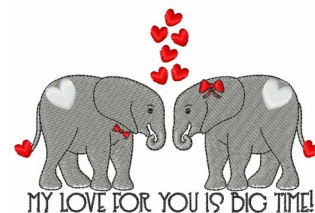

Name: My Love For You Machine Embroidery Design

SKU: WD02-JLA00078D

Brand: Windmill Designs

Unique Colors: 13 (6 color Stops)

Unique Colors

	Color Name (Color Code)	Manufacturer - Type
	Super White (1001) [No Color Selected]	madeira - rayon
	Dusty Lilac (1263) [No Color Selected]	madeira - rayon
	Crocus (286)	Exquisite - Polyester 1000m